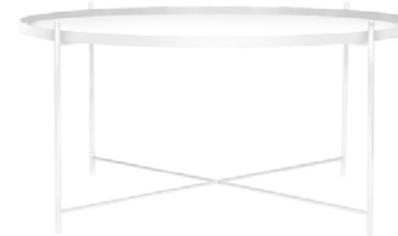

Quantity: 4

Dimensions:
75cm Dia x 46cm H

**Oxford
Coffee Table**
Black and white base options

Quantity: 4

Dimensions:
60cm Dia x 40cm H

**Oxford
Coffee Table**
White base with white marble top

Quantity: 4

Dimensions:
60cm Dia x 40cm H

FURNITURE INDEX

COFFEE & SIDE TABLES

**Finn
Side Table**
Black metal side table

Quantity: 4

Dimensions:
45cm Dia x 45cm H

**Finn
Coffee Table**
Black metal coffee table

Quantity: 4

Dimensions:
90cm Dia x 45cm H

**Finn
Coffee Table**
White metal coffee table

Quantity: 4

Dimensions:
80cm Dia x 42cm H

**Windsor
Coffee Table**
Brass and glass

Quantity: 2

Dimensions:
1200cm L x 700cm D x 400cm H

TABLES

COFFEE & SIDE TABLES