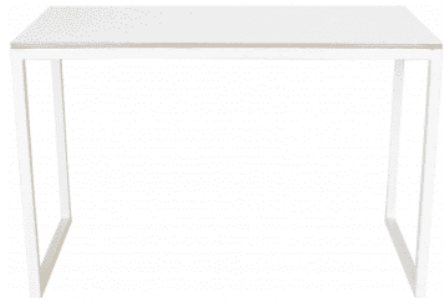

Dimensions:
70cm Dia x 75cm H

TABLES

CAFÉ, CAKE & SIGNING TABLES

Signing Table
Black

Quantity: 1

Dimensions:
113.50cm L x 50cm D x 76cm H

Signing Table
White

Quantity: 1