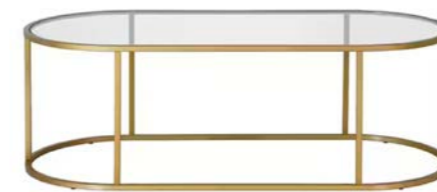

Quantity: 4

Dimensions:
75cm Dia x 46cm H

**Oxford
Coffee Table**
Black and white base options

Quantity: 4

Dimensions:
60cm Dia x 40cm H

**Oxford
Coffee Table**
White base with white marble top

Quantity: 4

Dimensions:
60cm Dia x 40cm H

FURNITURE INDEX

COFFEE & SIDE TABLES

**Finn
Side Table**
Black metal side table

Quantity: 4

Dimensions:
45cm Dia x 45cm H

**Finn
Coffee Table**
Black metal coffee table

Quantity: 4

Dimensions:
90cm Dia x 45cm H

**Finn
Coffee Table**
White metal coffee table

Quantity: 4

Dimensions:
80cm Dia x 42cm H

**Windsor
Coffee Table**
Brass and glass

Quantity: 2

Dimensions:
1200cm L x 700cm D x 400cm H

TABLES

COFFEE & SIDE TABLES