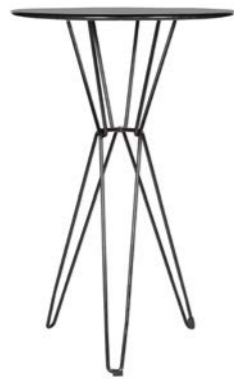

Dimensions:
49cm W x 57cm D x 116cm H, Seat H 75cm

FURNITURE INDEX
BAR STOOLS

**Luxe
Bar Stool**
Gold metal

Quantity: 20

Dimensions:
41cm W x 41cm D, Seat H 75cm

**Tolex
Bar Stool**
White metal

Quantity: 40

Dimensions:
41cm W x 41cm D, Seat H 75cm

**Tolex
Bar Stool**
Metal

Quantity: 40

Dimensions:
41cm W x 41cm D, Seat H 75cm

FURNITURE INDEX
BAR LEANERS

**Nero
Bar Leaner**
Gold metal

Quantity: 10

Dimensions:
70cm Dia x 110cm H

**Nero
Bar Leaner**
White metal

Quantity: 20

Dimensions:
70cm Dia x 110cm H

**Nero
Bar Leaner**
Black metal

Quantity: 20

Dimensions:
70cm Dia x 110cm H

LEANERS

FURNITURE INDEX
BAR LEANERS

Hairpin Bar Leaner
 Black metal frame with black top
Quantity: 4
Dimensions:
 70cm Dia x 110cm H

Hairpin Bar Leaner
 White metal frame with terrazzo top
Quantity: 4
Dimensions:
 70cm Dia x 110cm H

Muse Bar Leaner
 Black - Tops are interchangeable
Quantity: 10
Dimensions:
 60cm D x 110cm H